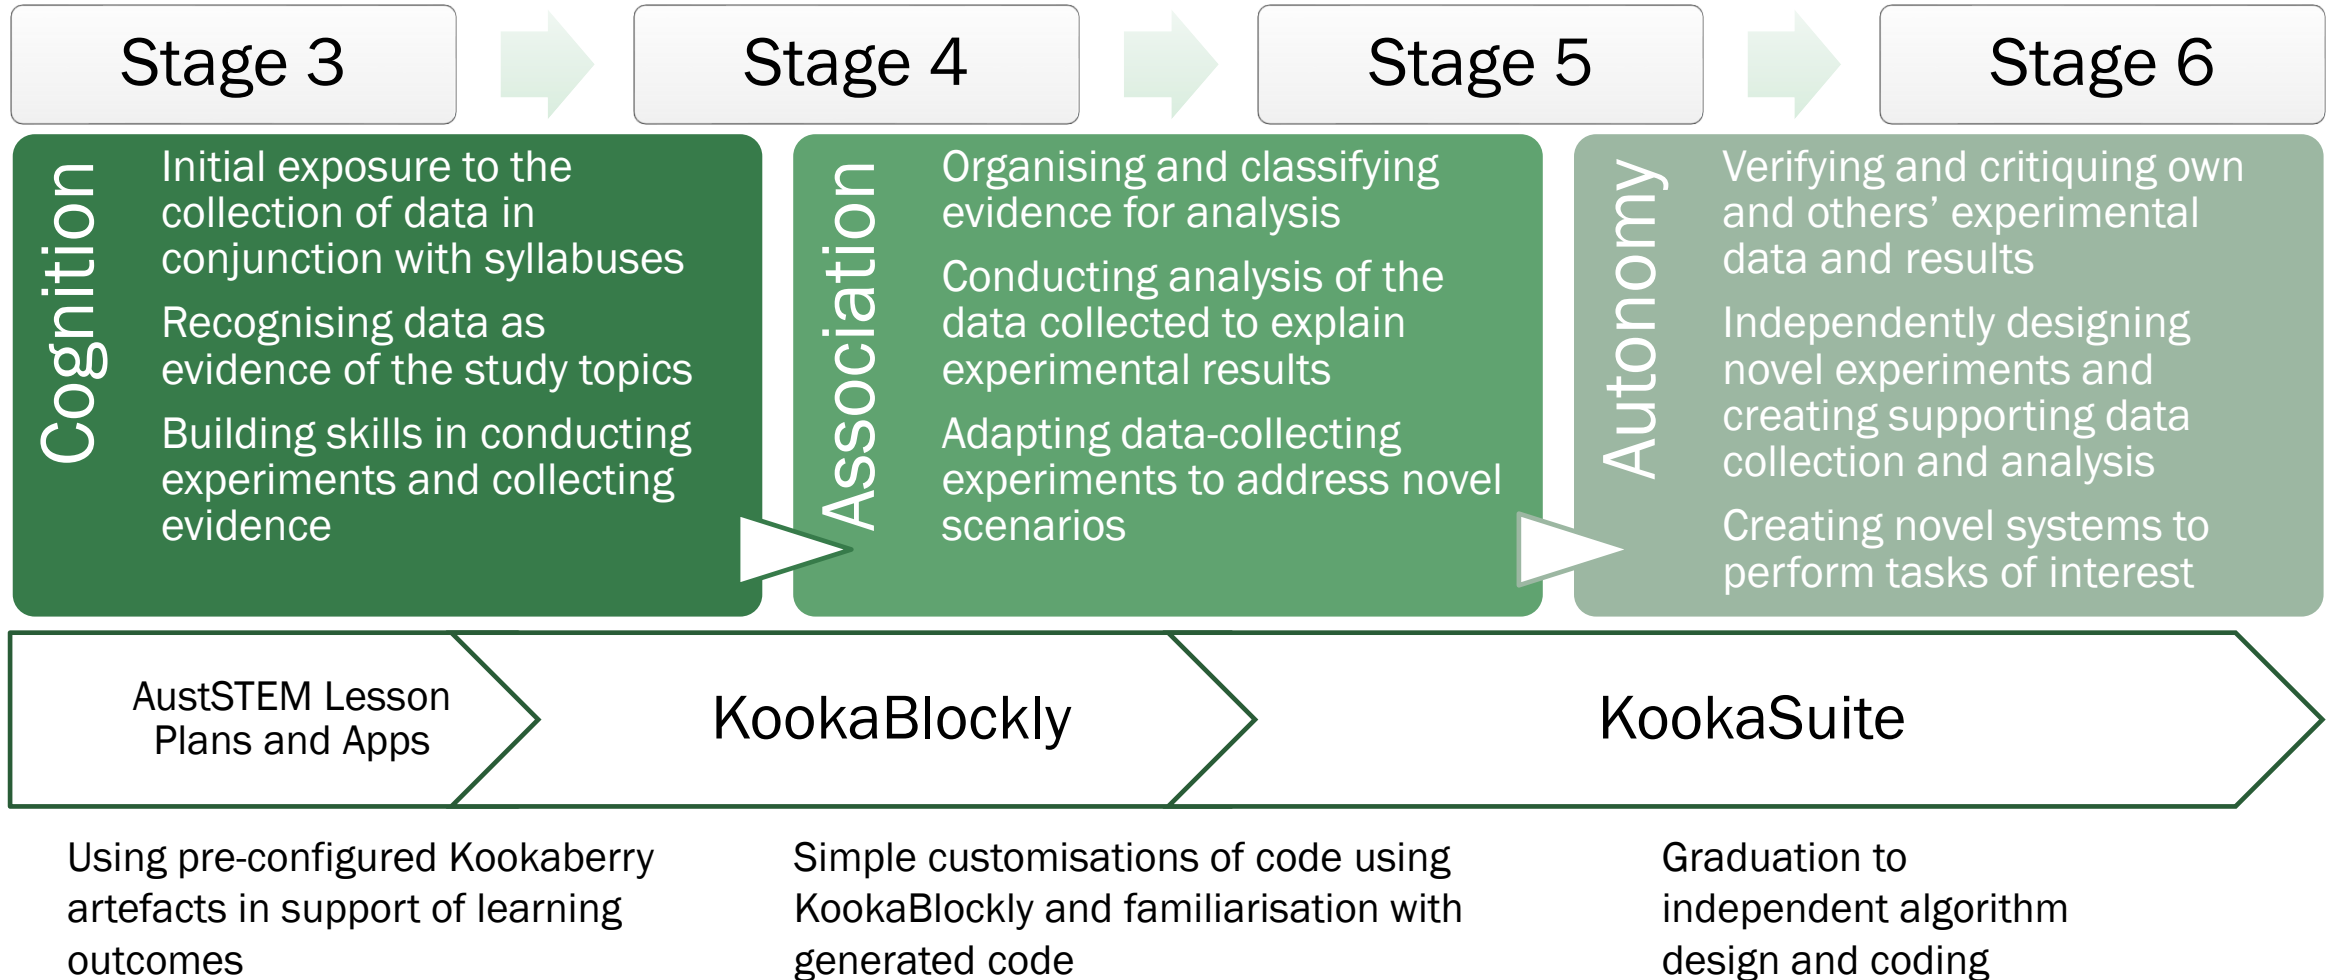

# THE STEM EXPERIENTIAL LEARNING JOURNEY

THE AUSTSTEM FOUNDATION

# THE STEM EXPERIENTIAL LEARNING JOURNEY

# STUDENTS' EVIDENTIAL SKILLS DEVELOPMENT

By taking the STEM Experiential Learning Journey students will develop the practical skills to assess and draw conclusions based on real-world evidence and be able to apply those skills in novel situations. These analytical skills are essential pre-requisites for successful lives and careers in our knowledge-based society